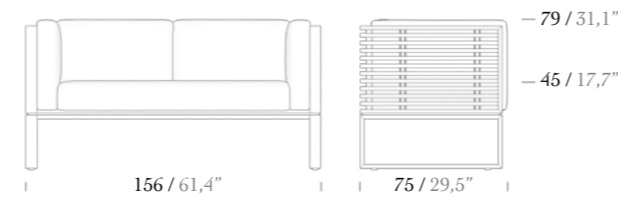

2 Seater Sofa

* Iroko and Aluminium options are available for back slats.

Right Corner Module

* Iroko and Aluminium options are available for back slats.

Coffee Table 87x87

Coffee Table 120x60

Center Single Module