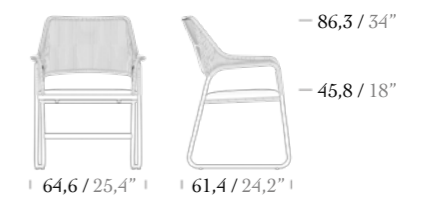

Dining Table 220x110