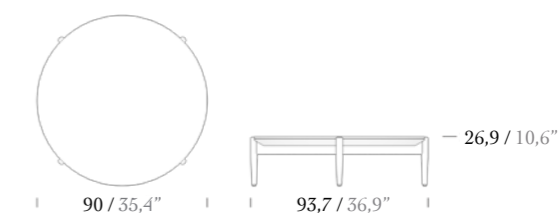

EVERLASTING
design CONCEPTION
materialised in Meon.

Single Sofa

Coffee Table ø90

3 Seater Sofa

Coffee Table ø70

Footstool

Side Table

GLORIA