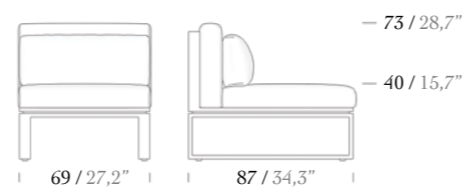

2 Seater Sofa

* Iroko and Aluminium options are available for back slats.

Center Double Module

* Iroko and Aluminium options are available for back slats.

Center Single Module

* Iroko and Aluminium options are available for back slats.