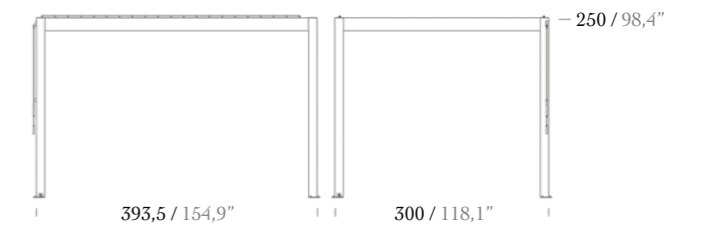

Manual Louvered Pavilion 6x3