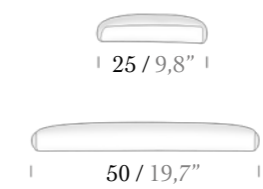

Headrest Cushion