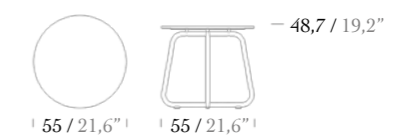

Footstool

Coffee Table

Side Table

Coffee Table Ceramic

Side Table Ceramic

GLORIA DAYBED

Time will pass, maybe the day will turn into night, but your pleasure on the Gloria Daybed goes on and on. Let your imagination go wild, and then take a sit back and reflect. It is the wellspring of unbounded imagination and innovation. Enjoy daydreaming with Gloria.