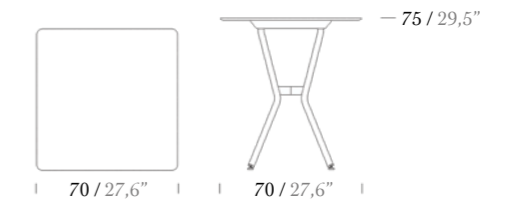

RIO
REFLECTS COMPACT
MASTERSHIP *from past to future.*

Armchair

Lounge Chair

Table 140x70

Table 160x80

Coffee Table

Table 70x70

Table 80x80