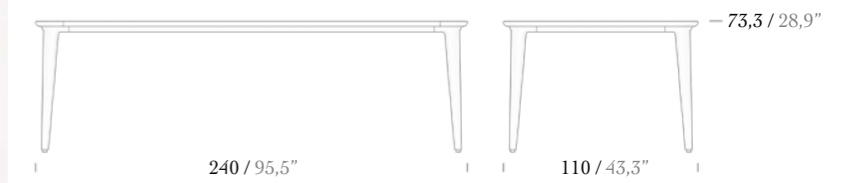

Armchair

Chair

Dining Table 200x100

Dining Table 240x110

LOFT

While serving the delicacies that you have prepared with love to your friends, you will feel as if you are in the palace. With its solid aluminum structure, the Loft is pleased to welcome you in warm and deep conversations. Loft your feelings to the sky, as the sky never ends.