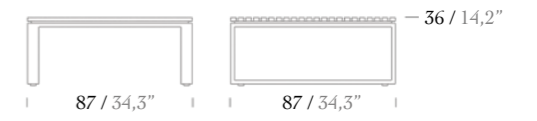

Coffee Table 87x87