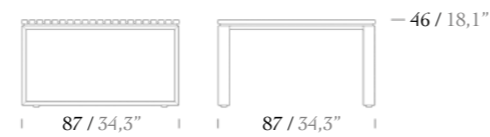

2 Seater Sofa

* Iroko and Aluminium options are available for back slats.

Right Corner Module

* Iroko and Aluminium options are available for back slats.

Coffee Table 87x87

Coffee Table 120x60

Center Single Module