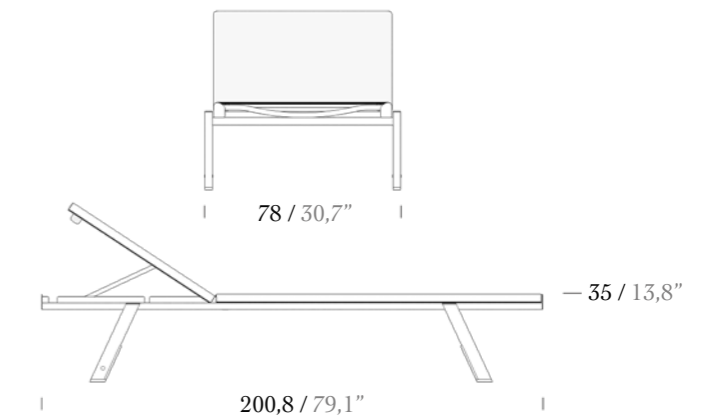

Stackable

Package Size for 2 Solis

W : 87cm / 34,3"
D : 210cm / 82,7"
H : 67cm / 26,4"

Package Size for 4 Solis

W : 87cm / 34,3"
D : 210cm / 82,7"
H : 94,5cm / 37,2"

* Wheel kit, head cushion and backrest cushion are optional.