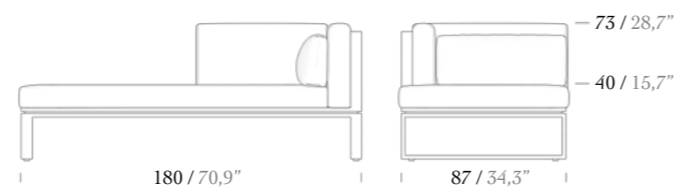

* Iroko and Aluminium options are available for back slats.

Left Corner Module

* Iroko and Aluminium options are available for back slats.

Right Daybed Module

* Iroko and Aluminium options are available for back slats.

Left Daybed Module

* Iroko and Aluminium options are available for back slats.

Coffee Table 87x87 (Ceramic Plate)

Coffee Table 120x60 (Ceramic Plate)

Side Table Module (Ceramic Plate)

Middle Table Module (Ceramic Plate)