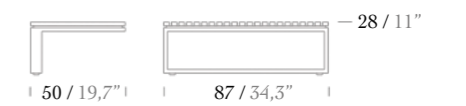

Left Daybed Module

* Iroko and Aluminium options are available for back slats.

Coffee Table 87x87 (Ceramic Plate)

Coffee Table 120x60 (Ceramic Plate)

Side Table Module (Ceramic Plate)

Middle Table Module (Ceramic Plate)