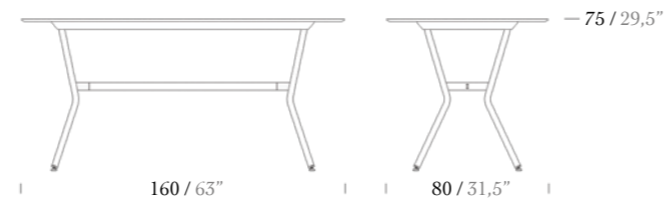

RIO
REFLECTS COMPACT
MASTERSHIP *from past to future.*

Armchair

Lounge Chair

Table 140x70

Table 160x80

Coffee Table

Table 70x70

Table 80x80