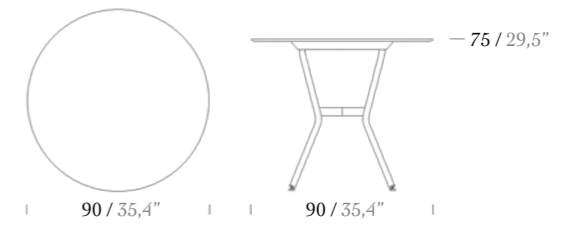

Table ø80

Table ø90

SPACE

The Space chair has a unique and modern design that combines the warmth and natural beauty of wood and braid options. This chair is named after the concept of space, representing the open and airy design of the chair.