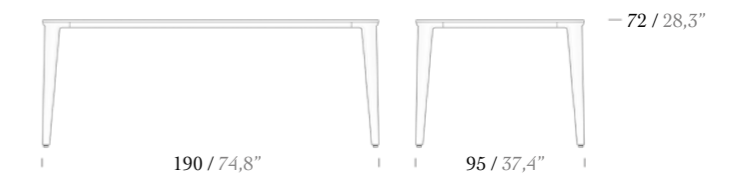

Dining Table 190x95

Dining Table 230x95

RIO

With the breeze where distinguished form meets dexterity, Rio is the collection that illustrates a future anterior, in the extent of its merging style that touches the past, at the very same time. Rio will take you to the present, where you'll observe a fusion of aesthetics from the past and the future and get the sensation of being in a time machine.