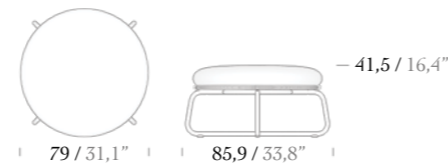

Single Sofa

* Teak, Iroko and Aluminium options are available for base slats.

2 Seater Sofa

* Teak, Iroko and Aluminium options are available for base slats.

Footstool

Coffee Table

Side Table

Coffee Table Ceramic

Side Table Ceramic