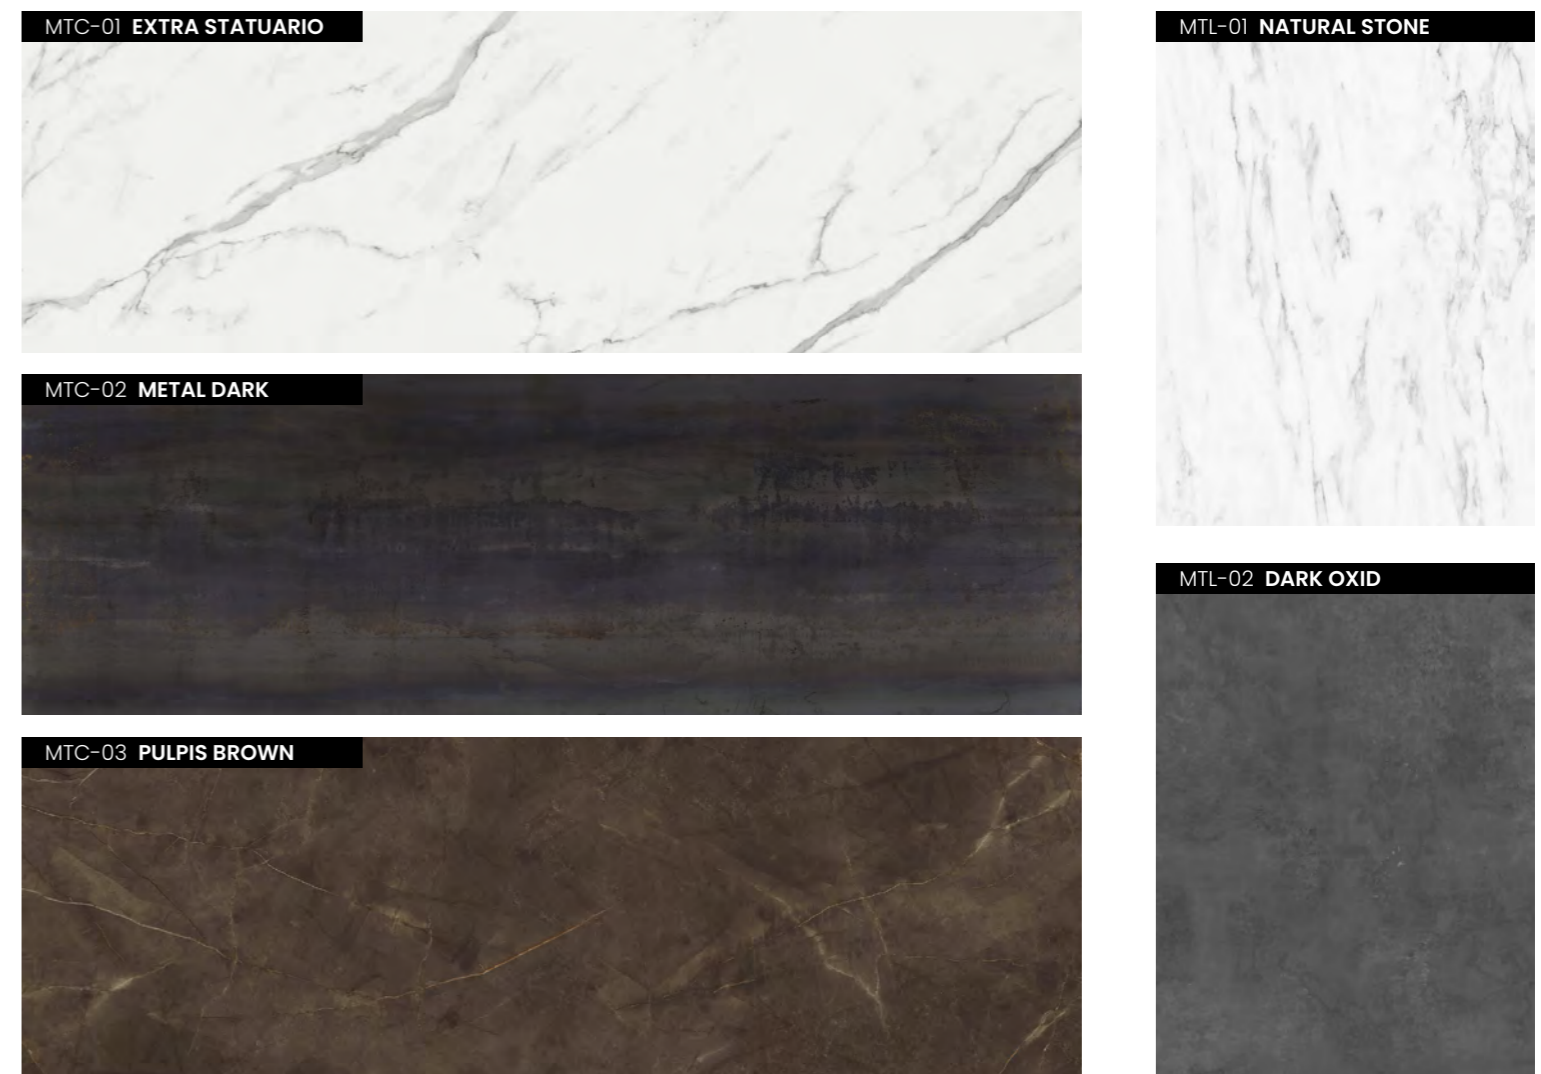

WOODS

TABLE TOPS

Porcelain Stoneware Tables

An exceptional combination between design and function. The perfect ingredient for the creation of tabletops diverse looks with modern, elegant moods. Surfaces with high technical performance. Perception of high quality beyond any expectations. Exclusively developed by Maxxmora for your happiness and comfort. Surfaces resistant to water, bacteria, scratches, abrasions, freezing, acids, thermal shock and easy to clean allow for completely unique designs.