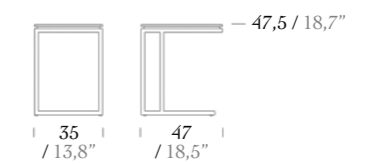

Side Table C-Form (Ceramic Plate)