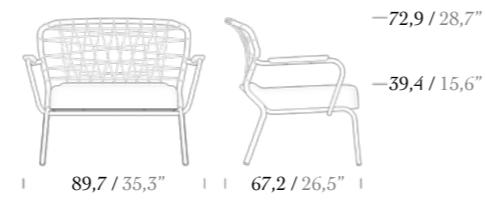

RIO
REFLECTS COMPACT
MASTERSHIP *from past to future.*

Armchair

Lounge Chair

Table 140x70

Table 160x80

Coffee Table

Table 70x70

Table 80x80

Table ø80

Table ø90

SPACE

The Space chair has a unique and modern design that combines the warmth and natural beauty of wood and braid options. This chair is named after the concept of space, representing the open and airy design of the chair.