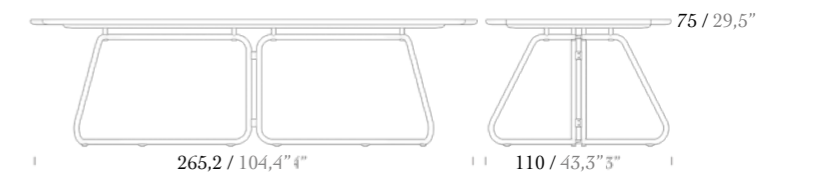

Dining Table 220x110