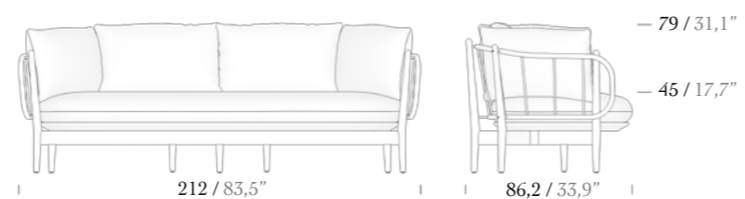

EVERLASTING
design CONCEPTION
materialised in Meon.

Single Sofa

Coffee Table ø90

3 Seater Sofa

Coffee Table ø70

Footstool

Side Table

GLORIA