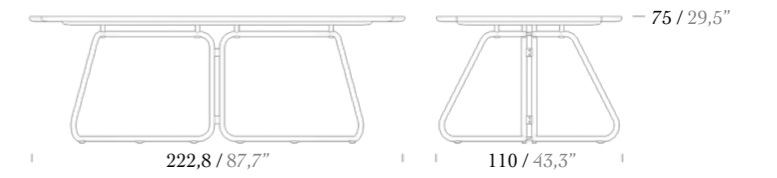

Dining Table 260x110