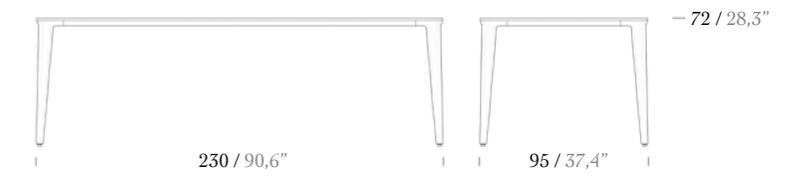

Dining Table 190x95

Dining Table 230x95

RIO

With the breeze where distinguished form meets dexterity, Rio is the collection that illustrates a future anterior, in the extent of its merging style that touches the past, at the very same time. Rio will take you to the present, where you'll observe a fusion of aesthetics from the past and the future and get the sensation of being in a time machine.