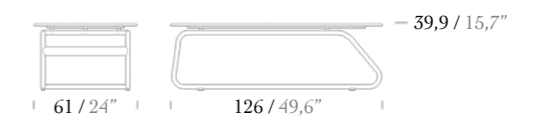

Footstool

Coffee Table

Side Table

Coffee Table Ceramic

Side Table Ceramic

GLORIA DAYBED

Time will pass, maybe the day will turn into night, but your pleasure on the Gloria Daybed goes on and on. Let your imagination go wild, and then take a sit back and reflect. It is the wellspring of unbounded imagination and innovation. Enjoy daydreaming with Gloria.