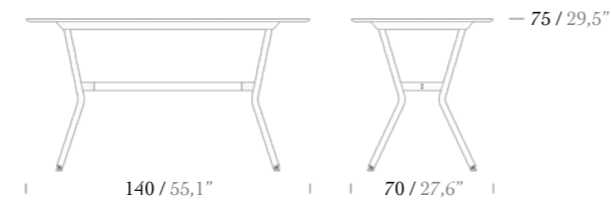

RIO
REFLECTS COMPACT
MASTERSHIP *from past to future.*

Armchair

Lounge Chair

Table 140x70

Table 160x80

Coffee Table

Table 70x70

Table 80x80