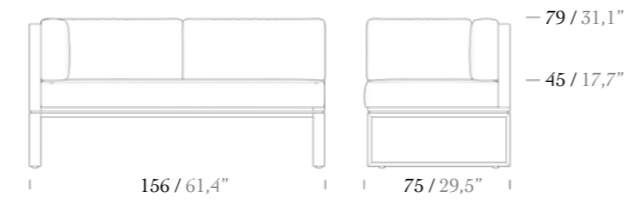

2 Seater Sofa

* Iroko and Aluminium options are available for back slats.

Right Corner Module

* Iroko and Aluminium options are available for back slats.

Coffee Table 87x87

Coffee Table 120x60

Center Single Module