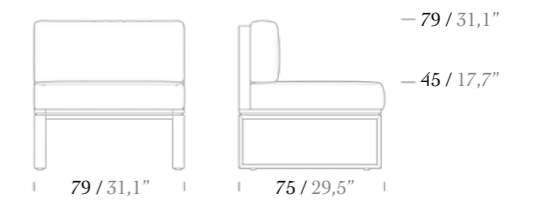

2 Seater Sofa

* Iroko and Aluminium options are available for back slats.

Right Corner Module

* Iroko and Aluminium options are available for back slats.

Coffee Table 87x87

Coffee Table 120x60

Center Single Module