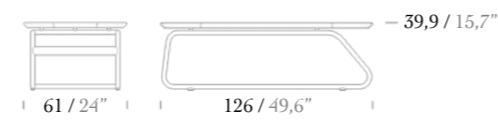

Coffee Table