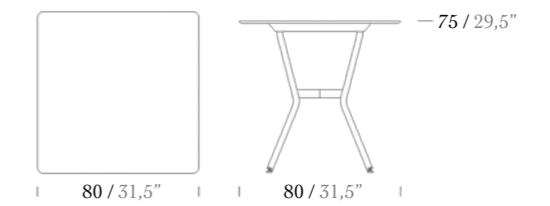

RIO
REFLECTS COMPACT
MASTERSHIP *from past to future.*

Armchair

Lounge Chair

Table 140x70

Table 160x80

Coffee Table

Table 70x70

Table 80x80