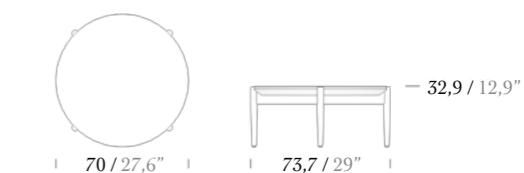

EVERLASTING
design CONCEPTION
materialised in Meon.

Single Sofa

Coffee Table ø90

3 Seater Sofa

Coffee Table ø70

Footstool

Side Table

GLORIA