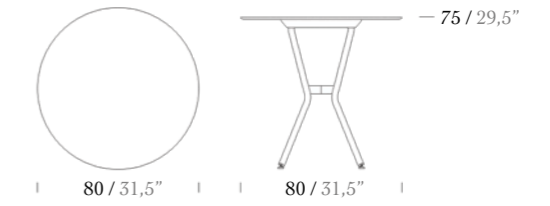

Table ø80

Table ø90

SPACE

The Space chair has a unique and modern design that combines the warmth and natural beauty of wood and braid options. This chair is named after the concept of space, representing the open and airy design of the chair.