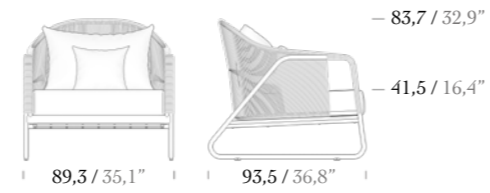

Single Sofa