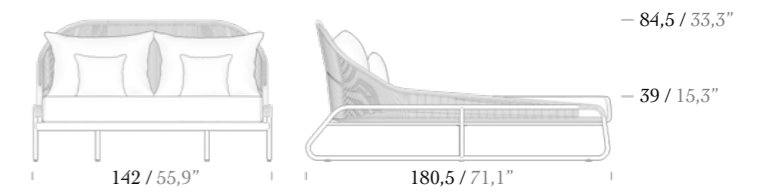

Daybed Double

* Teak, Iroko and Aluminium options are available for base slats.